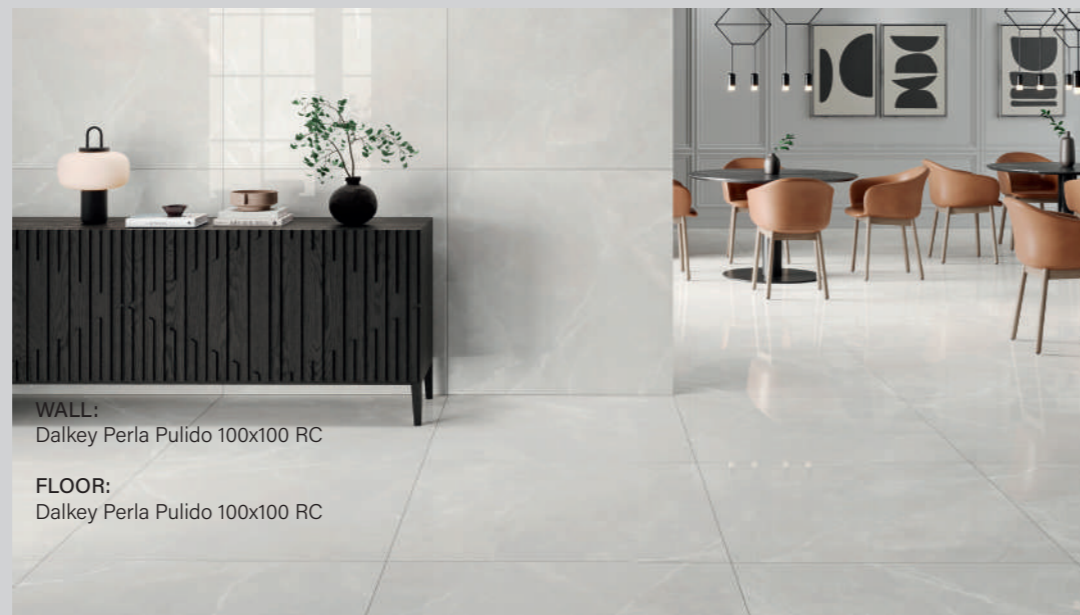

Dalkey

Porcelánico satinado
Satin porcelain

	Perla	Gris	Beige	FACES
120x120cm RC 48"x48" RC	PPR504	-	PPR504	9
100x100cm RC 40"x40" RC	PP2304	PP2304	PP2304	9
75x150cm RC 30"x60" RC	PPR404	-	PPR404	11
60x120cm RC 24"x48" RC	PP2404	PP2404	PP2404	17

WALL:
Dalkey Gris Satinado 60x120 RC

FLOOR:
Dalkey Gris Satinado 100x100 RC

WALL:
Dalkey Beige Satinado 75x150 RC

FLOOR:
Dalkey Beige Satinado 75x150 RC

Porcelánico pulido
Polished porcelain

	Perla	Beige	FACES
100x100cm RC 40"x40" RC	PUL031	PUL031	8

WALL:
Dalkey Perla Pulido 100x100 RC

FLOOR:
Dalkey Perla Pulido 100x100 RC

View on web

Perla

Gris

Beige

Dalkey