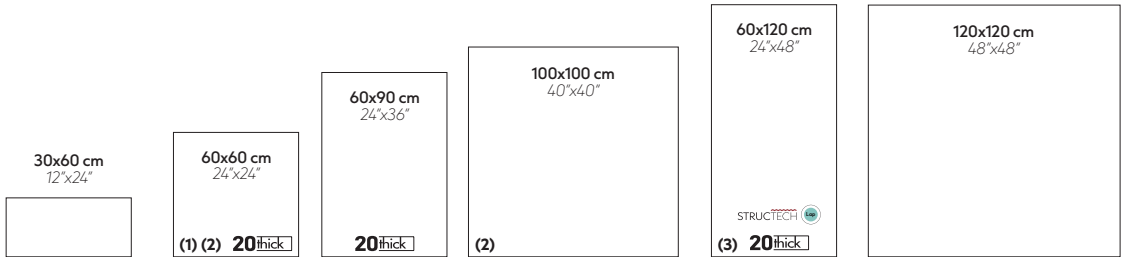

NEW  
**Campaspero**  
COLLECTION

**alaplana.**  
CERÁMICA

Campaspero Natural 120x120 cm

Bone

60x120 PP2403  
60x120 LAPADO PLM001  
100x100 PP2303  
120x120 PP2503

Sand

60x120 PP2403  
60x120 LAPADO PLM001  
100x100 PP2303  
120x120 PP2503

Natural

60x120 PP2403  
60x120 LAPADO PLM001  
100x100 PP2303  
120x120 PP2503

# Campaspero

Porcelánico · Porcelain

(1) Available in C2 (2) Available in C3 (3) Available in Structech Lapado **20thick** Available in 60x60 / 60x90 / 60x120

Formato Nominal Nominal Size	Formato Real Real Size	Espesor (mm) Thickness (mm)	Caras Faces	Caja / Box					EUROPALET				
				PZAS/CJ	M2/CJ	KG/CJ	PZAS/M2	KG/M2	ALTURA	PZAS/PAL	CJAS/PAL	M2/PAL	KG/PAL
30x60cm RC 12"x24" RC	29,5x59,5cm 11,61"x23,42"	8,7	-	7	1,23	22,80	5,69	18,52	75	280	48	58,97	1110
60x60cm RC 24"x24" RC	59,5x59,5cm 23,42"x23,42"	9,5	-	4	1,42	28,61	2,82	20,29	75	144	36	50,98	1.050
60x120cm RC 24"x48" RC	59,5x120cm 23,42"x47,24"	10	13	2	1,98	44,38	1,01	22,41	75	48	24	47,52	1.090
100x100cm RC 40"x40" RC	99,5x99,5cm 39,17"x39,17"	10	7	2	1,98	44,38	1,01	22,41	75	48	24	47,52	1.090
120x120cm RC 48"x48" RC	99,5x99,5cm 47,24"x47,24"	10,5	7	1	1,44	34,00	0,69	23,61	75	36	36	51,84	1.300
60x60cm RC 20Thick 24"x24" RC 20Thick	59,2x59,2cm 23,30"x23,30"	20	-	2	0,71	27,64	2,82	39,04	75	72	36	25,49	1.020
60x90cm RC 20Thick 24"x36" RC 20Thick	59,5x90cm 23,42"x35,43"	20	-	2	1,07	44,76	1,87	41,79	73	42	21	22,49	960
60x120cm RC 20Thick 24"x48" RC 20Thick	59,5x120cm 23,42"x47,24"	20	-	1	0,71	30,67	1,40	42,94	75	32	32	22,84	985