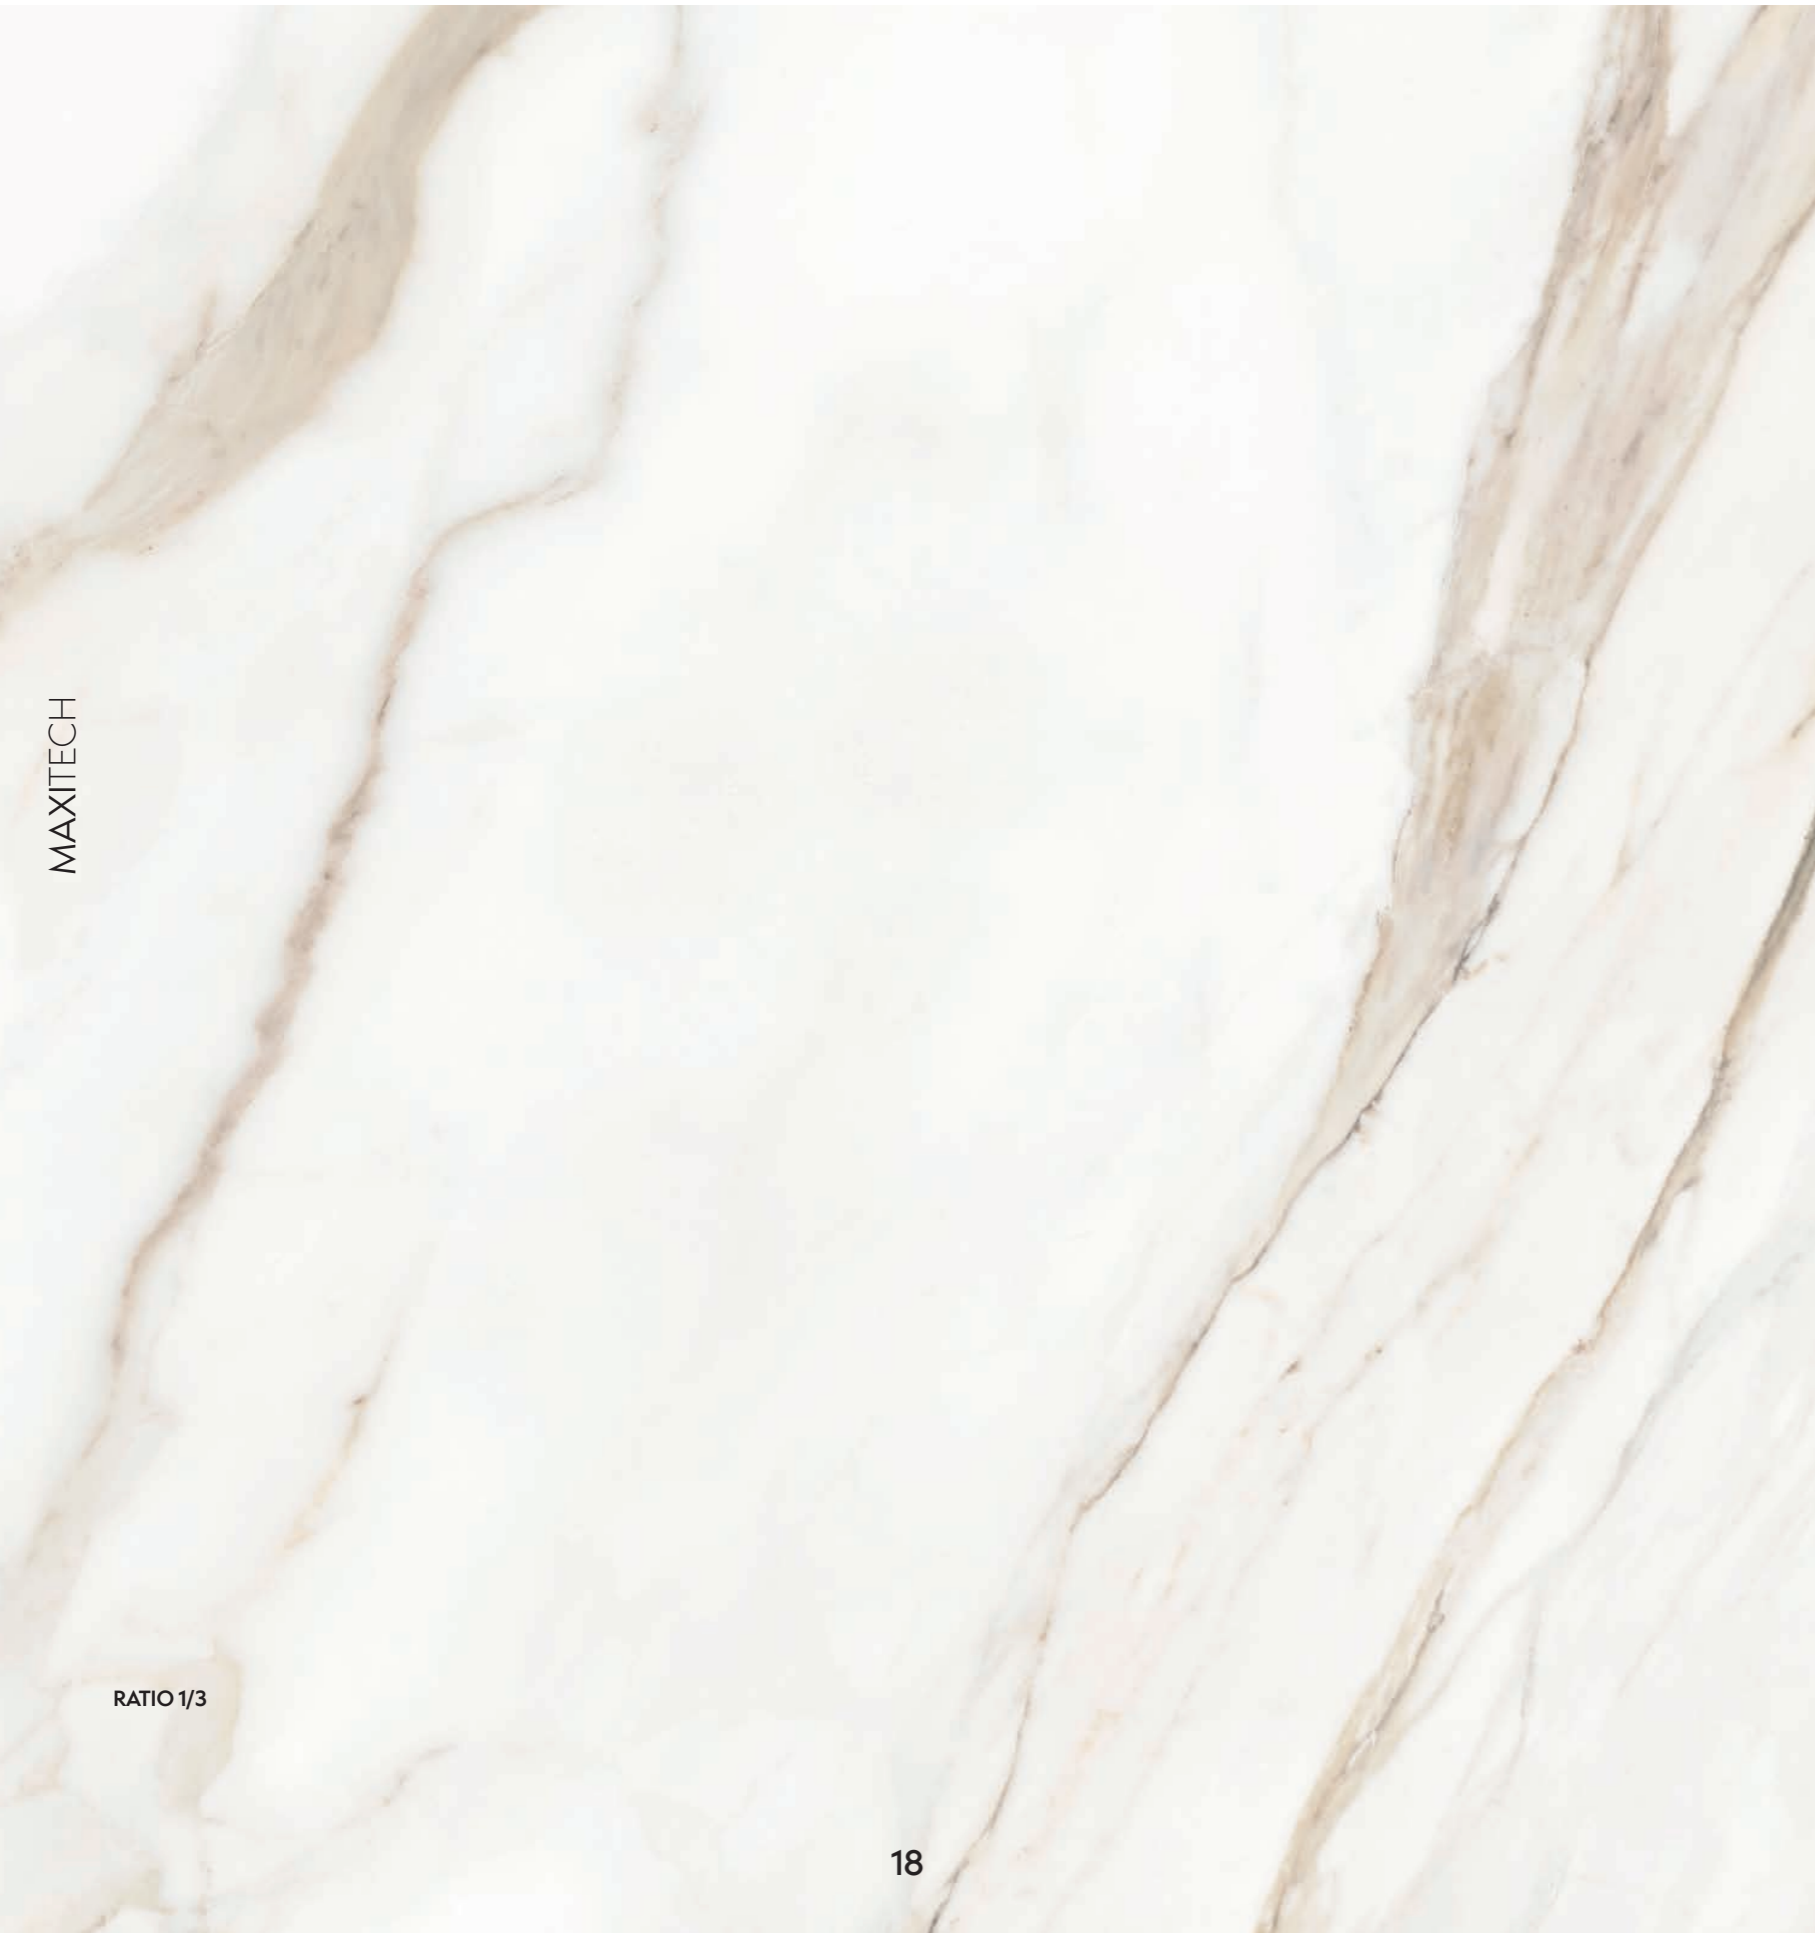

Classic Gold

MAXITECH

Classic Gold

☐ Porcelánico Pulido · Polished Porcelain

☒ Porcelánico Mate · Matt Porcelain

MAXITECH

RATIO 1/3

White