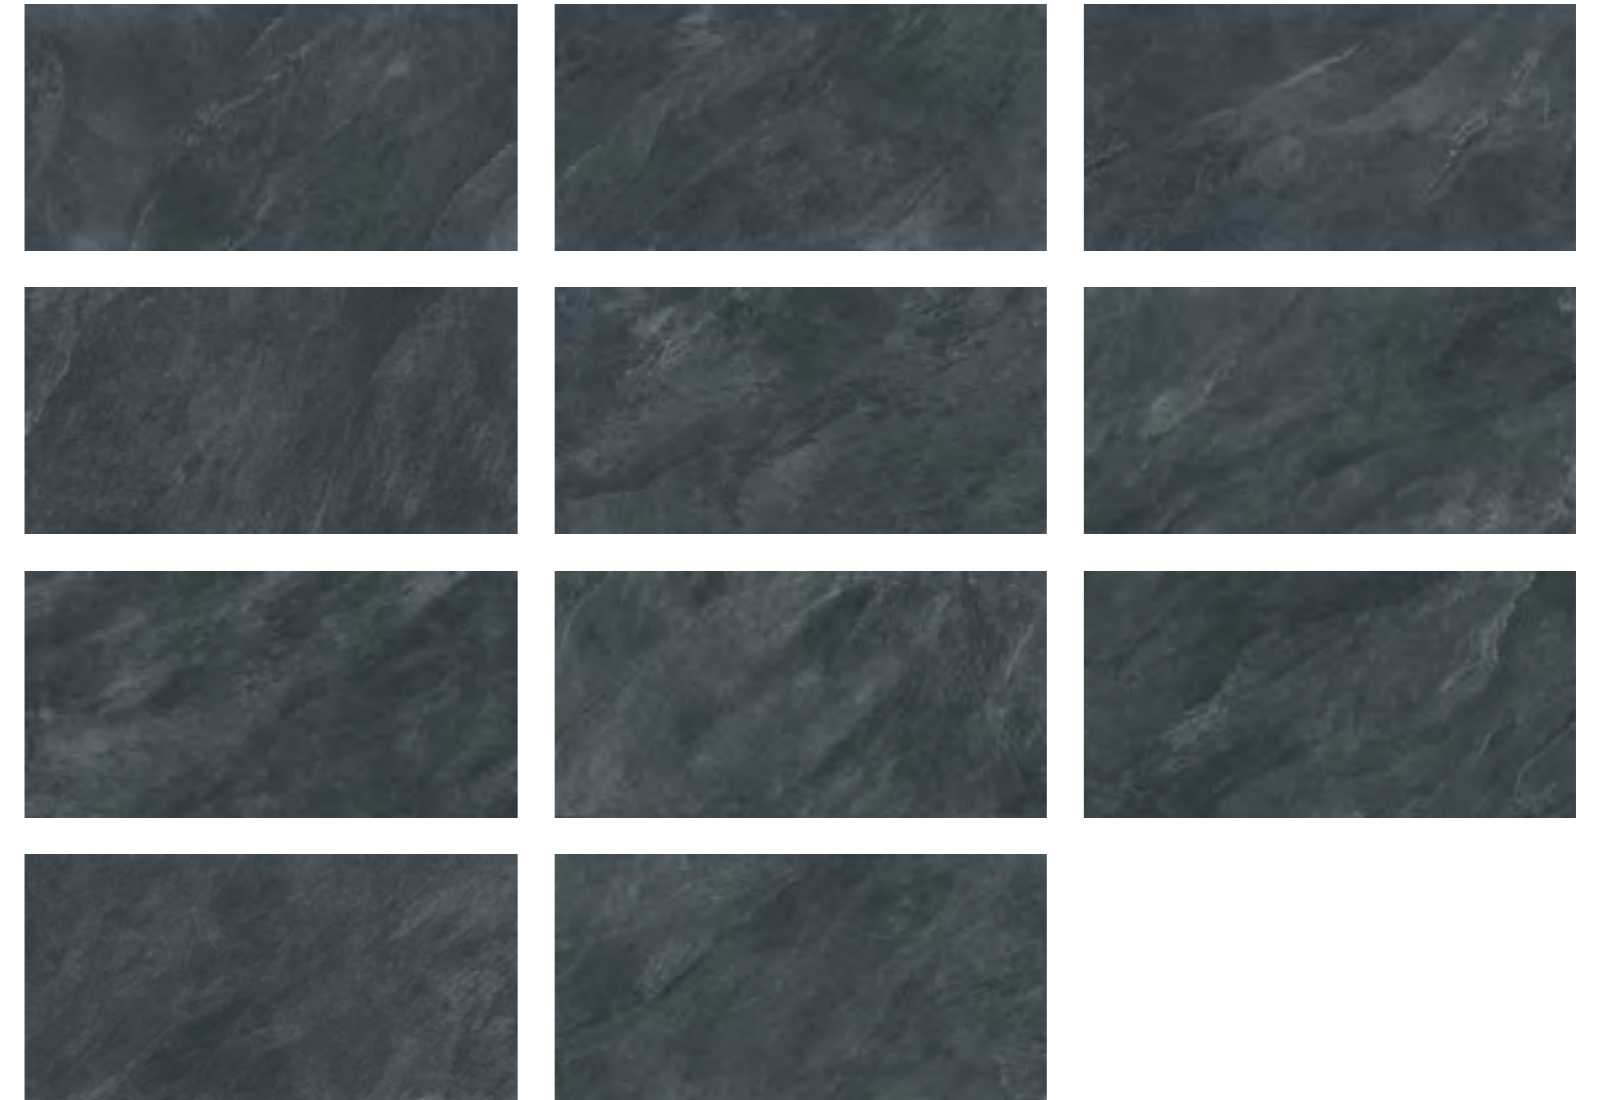

Graphics

Verbier Black 60x120 RC