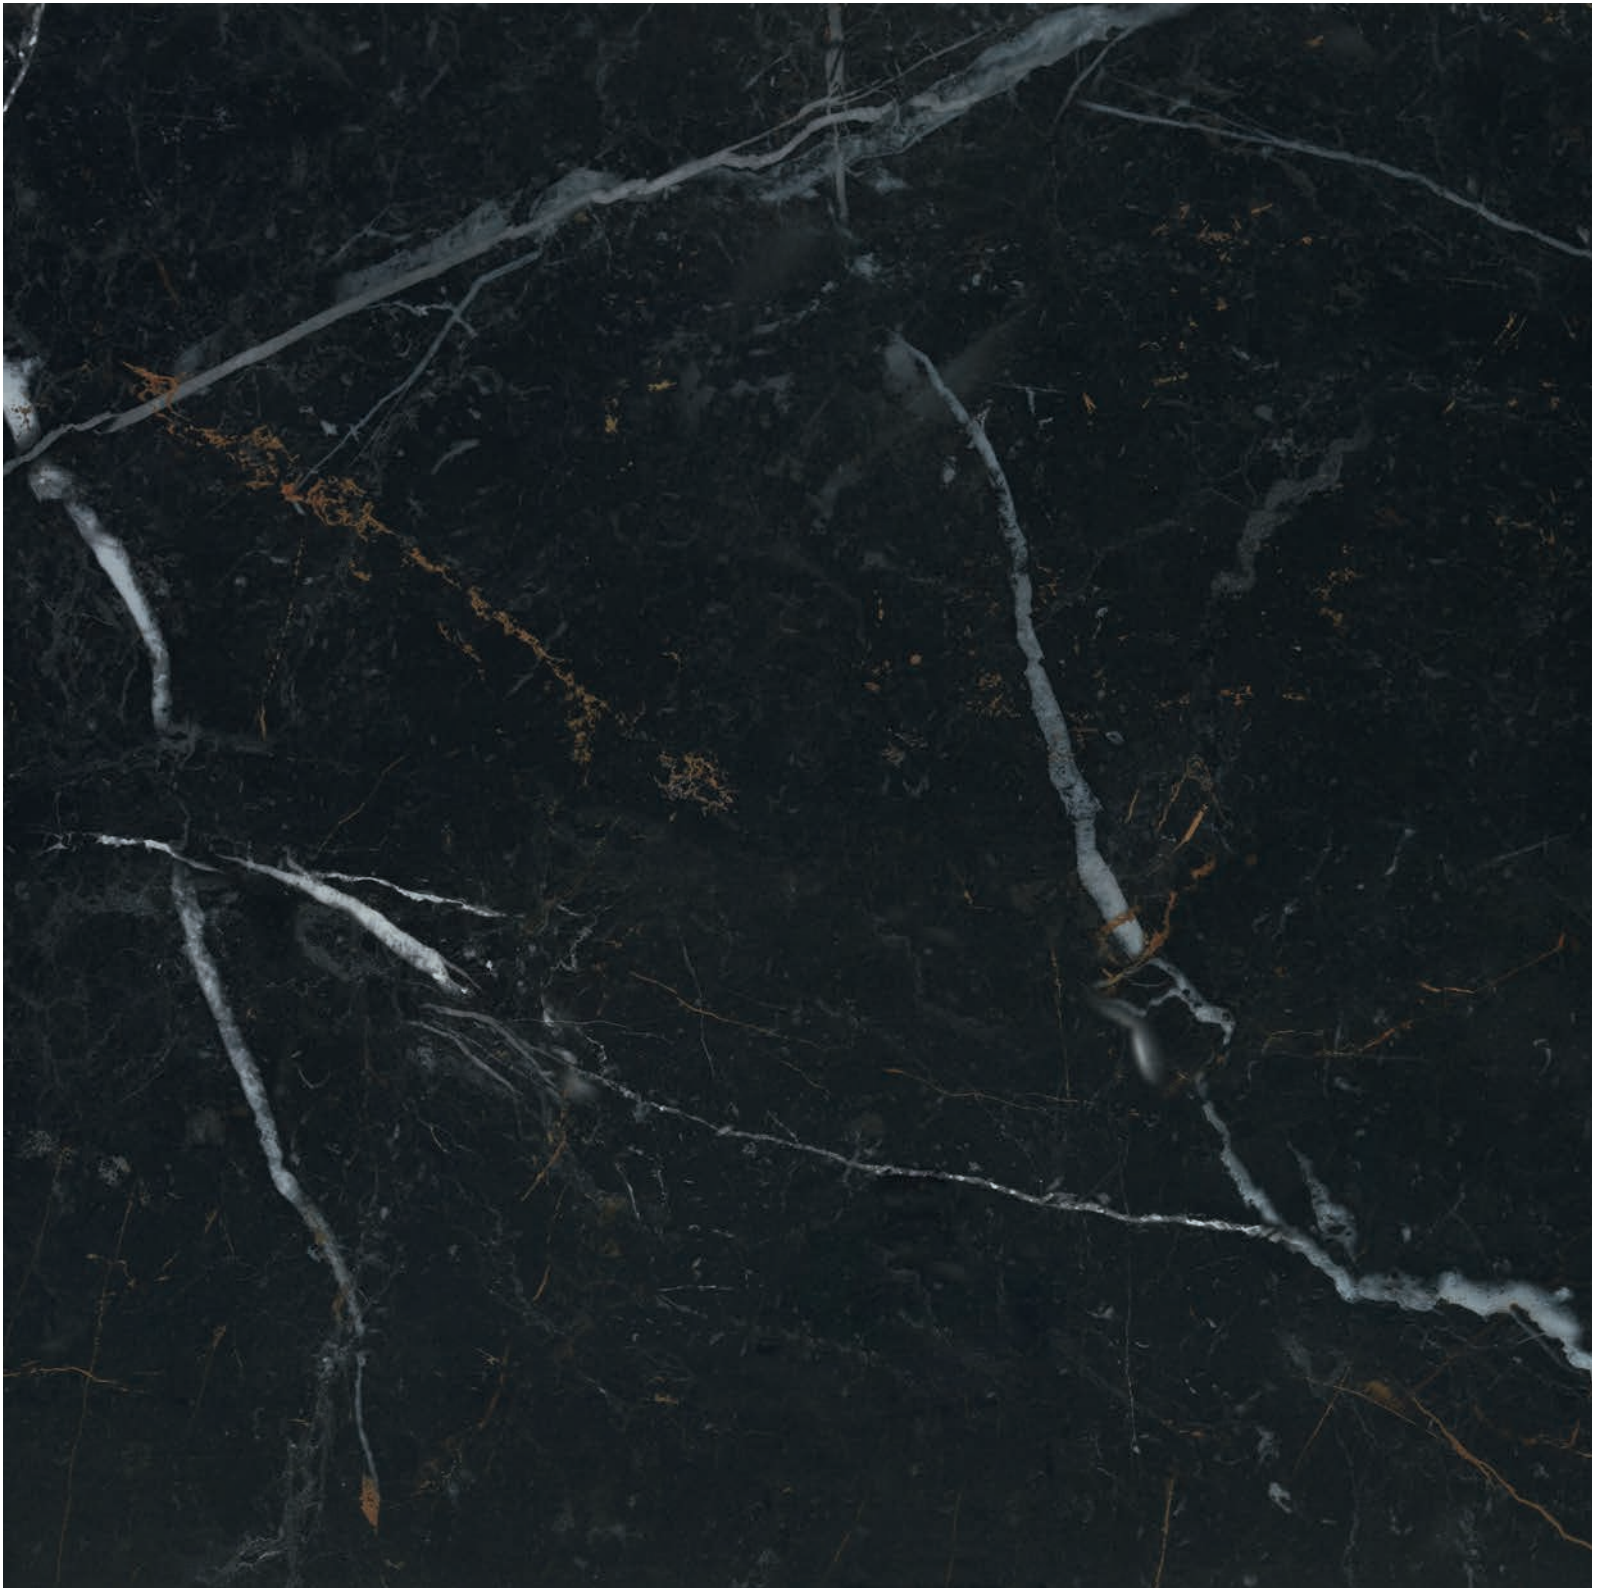

MARKINA GOLD

Porcelánico Pulido · Polished Porcelain

60x120cm RC · 24"x48" RC

PUL025