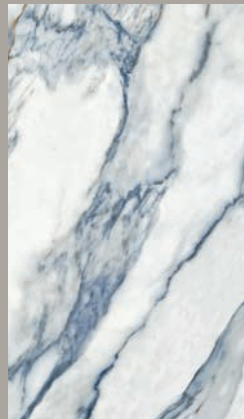

**STARLIGHT
COLLECTIONS**

08

ALURE

10

AMALFI

14

ANIMA

16

ANNIE

18

ANTI-K

20

ATHLONE

22

ATHOS

26

BIBURY

30

BLADE

34

CRYSTAL RIVER

36

DALKEY

48

GOLDEN HILL