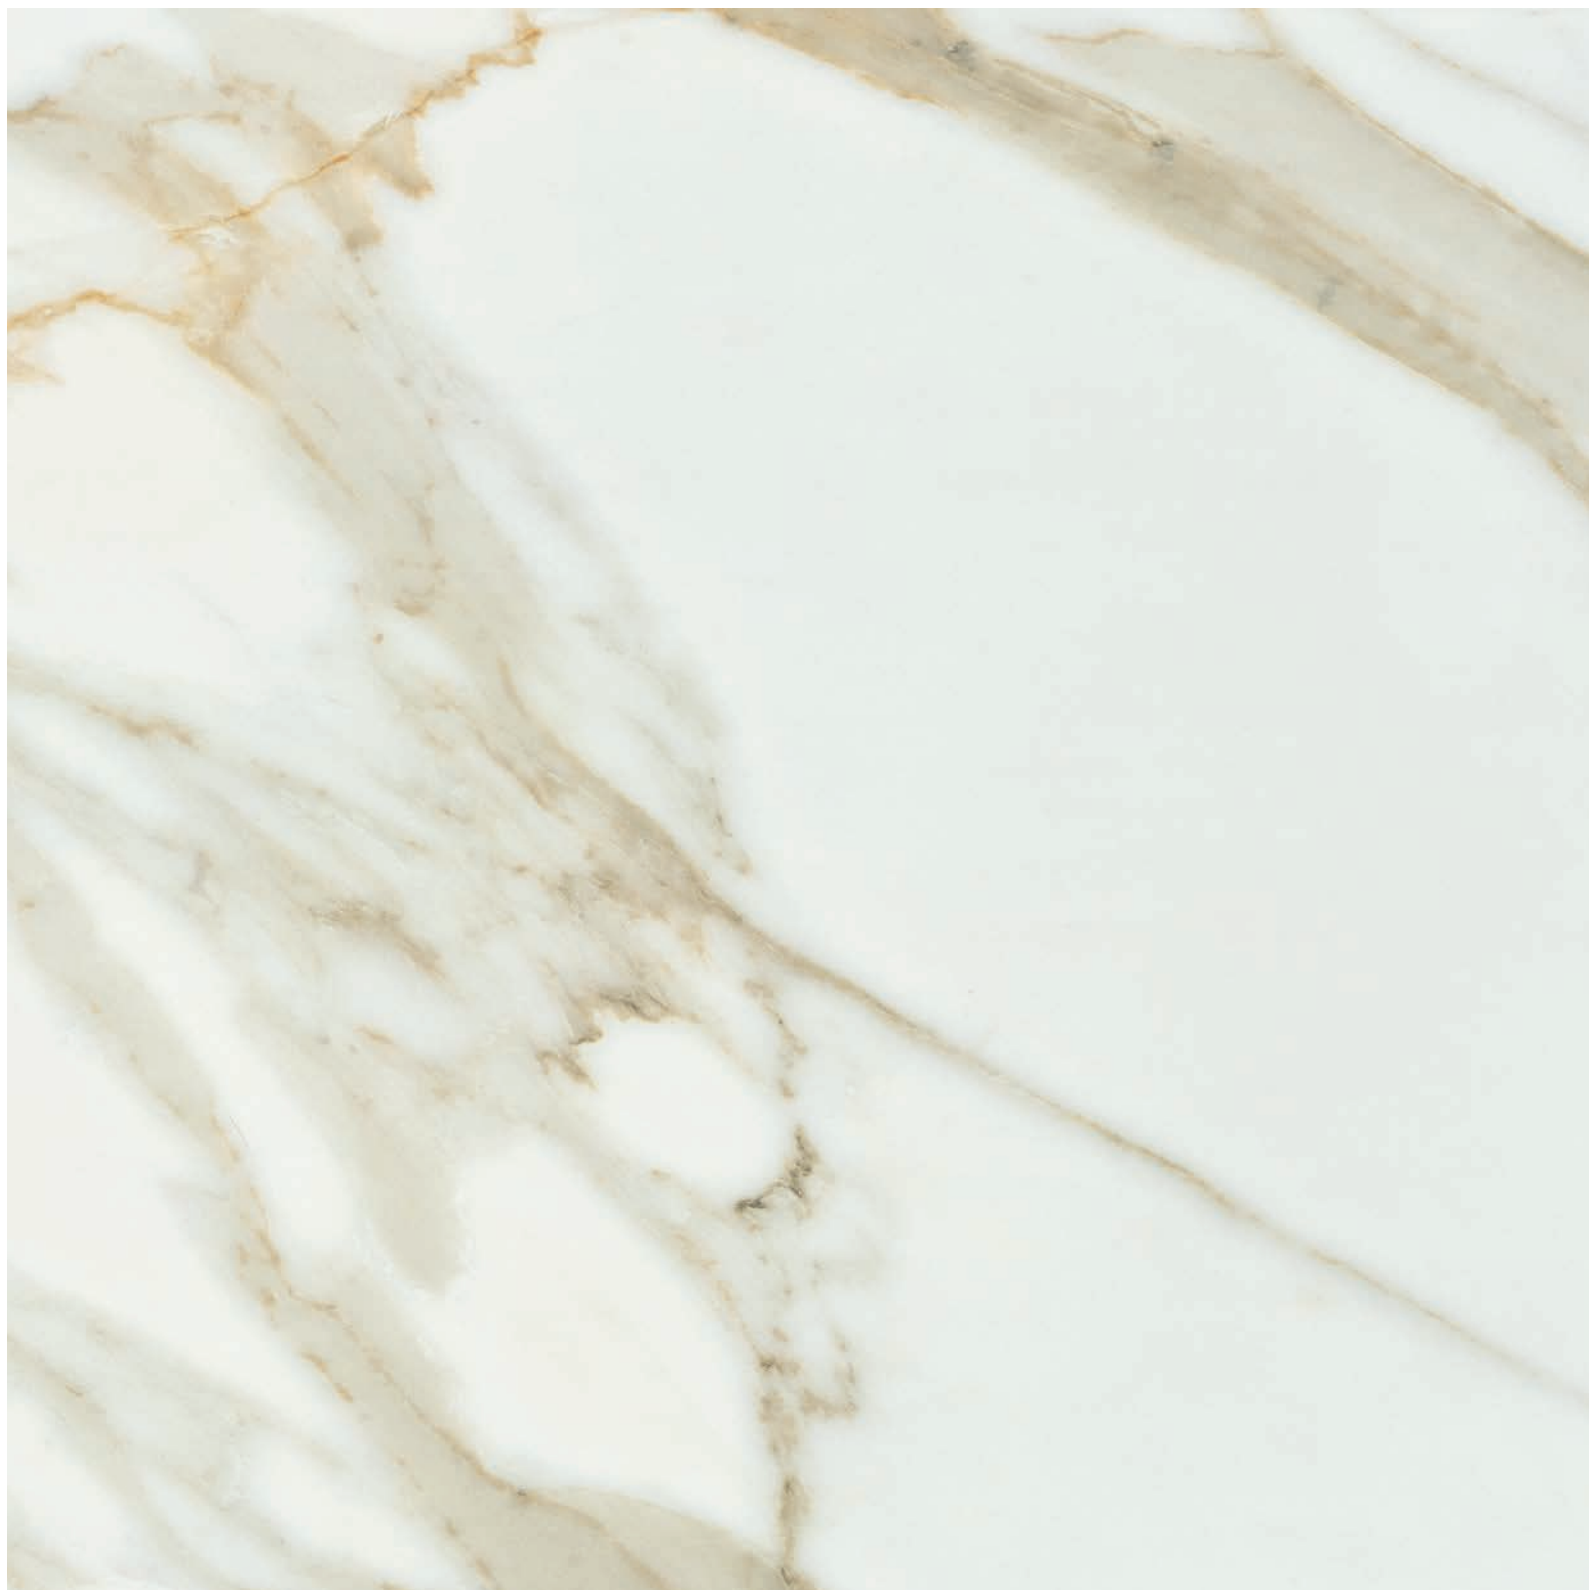

ANTIK

Porcelánico Pulido · Polished Porcelain

120x120cm RC · 48"x48" RC

PUL001

60x120cm RC · 24"x48" RC

PUL021