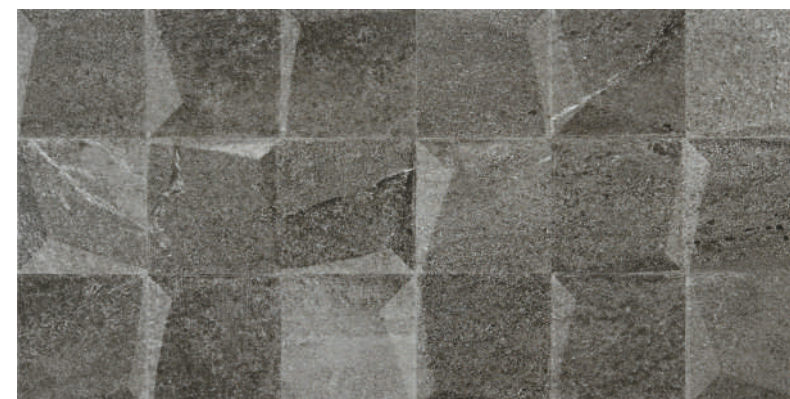

MOSAIC WHITE