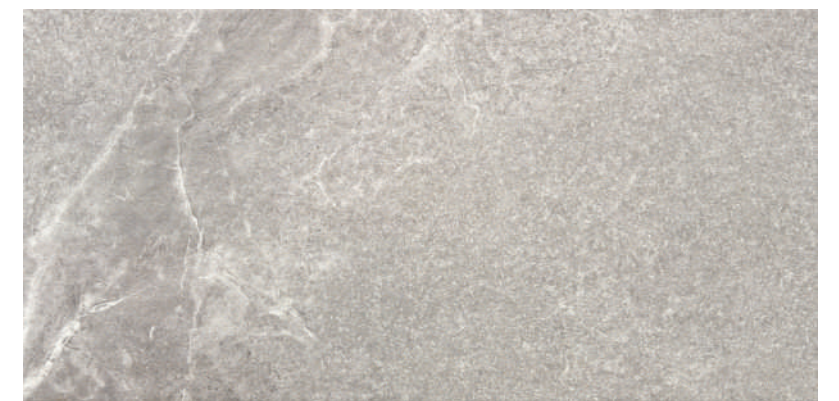

REVESTIMIENTO PASTA ROJA

BODO

RED BODY WALL TILES

25x50cm
10"x20"

BEIGE	RR0202
WHITE	RR0202
GREY	RR0202
MOSAIC BEIGE	RR0204
MOSAIC WHITE	RR0204
MOSAIC GREY	RR0204

WHITE