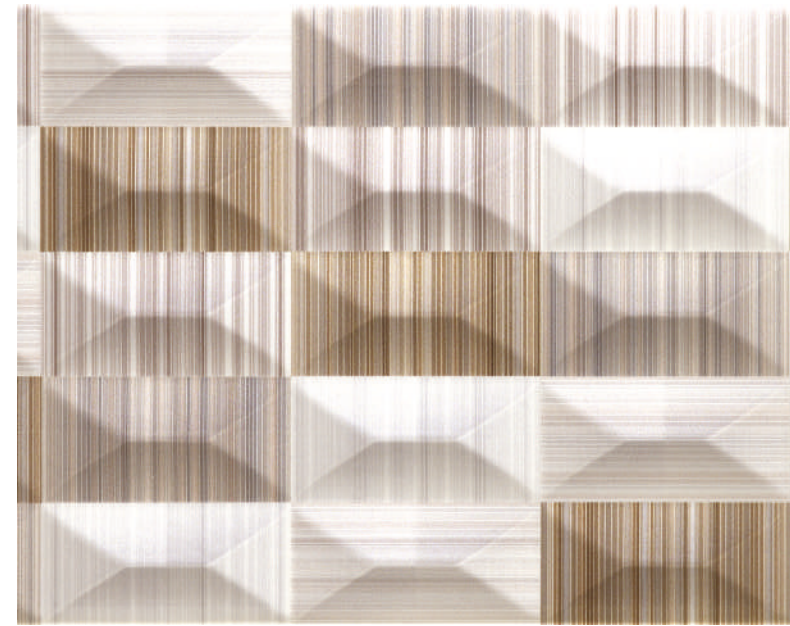

NEVICA

RED BODY WALL TILES

25x50cm
10"x20"

BEIGE	RR0202
NATURAL	RR0202
AZUL	RR0202
BEIGE MOSAIC	RR0202
AZUL MOSAIC	RR0202