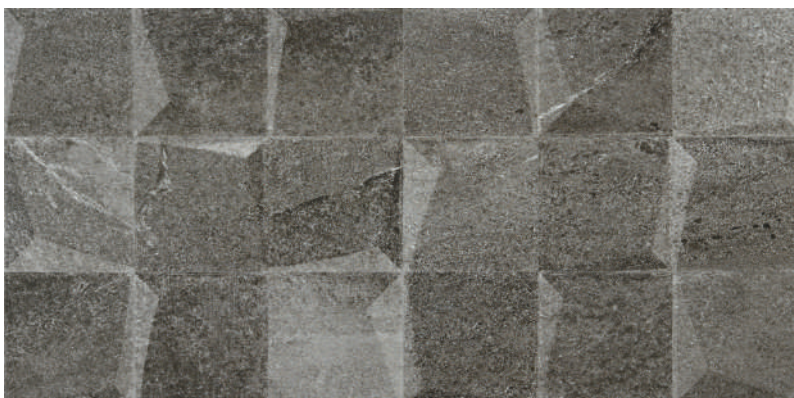

👉 MOSAIC BEIGE

BEIGE

👉 MOSAIC WHITE

WHITE

👉 MOSAIC GREY

GREY

30x60cm
12"x24"

| | |
|--------------|--------|
| SAND | RR1902 |
| BEIGE MOSAIC | RR1903 |
| BEIGE | RR1902 |
| WHITE | RR1902 |
| GREY MOSAIC | RR1903 |
| GREY | RR1902 |