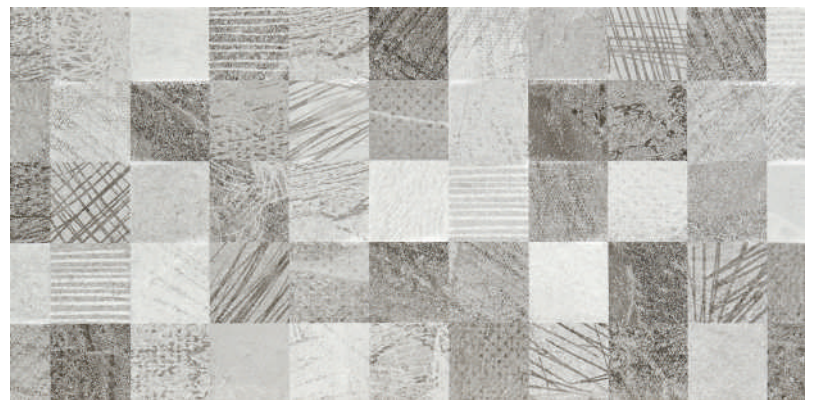

MOSAIC BEIGE

BEIGE

25x75cm
10"x30"

| | |
|--------------|--------|
| BEIGE | RR0303 |
| TAUPE | RR0303 |
| WHITE | RR0303 |
| GREY | RR0303 |
| TAUPE MOSAIC | RR0303 |
| GREY MOSAIC | RR0303 |

BEIGE

WHITE

TAUPE MOSAIC