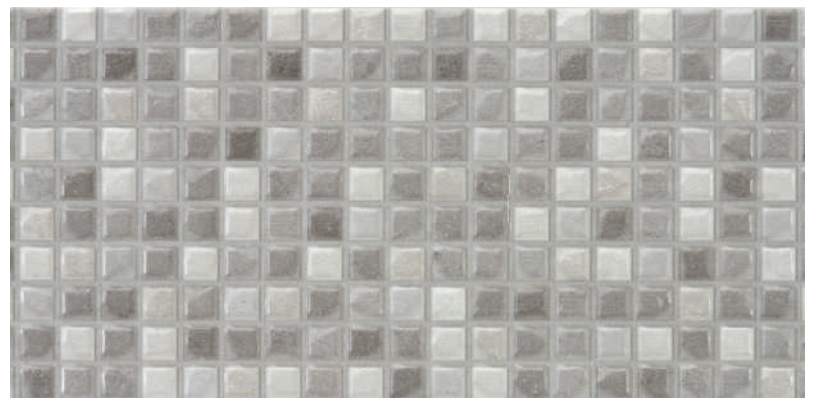

COLD MOSAIC