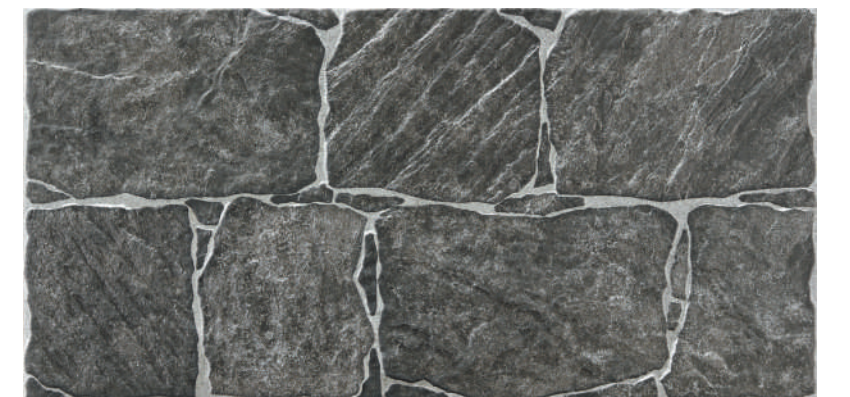

ANTRACITA

REVESTIMIENTO PASTA ROJA

LIQUID

RED BODY WALL TILES

25x50cm
10"x20"

BROWN LINES RR0202
BLUE LINES RR0202

→ BROWN LINES

→ BLUE LINES