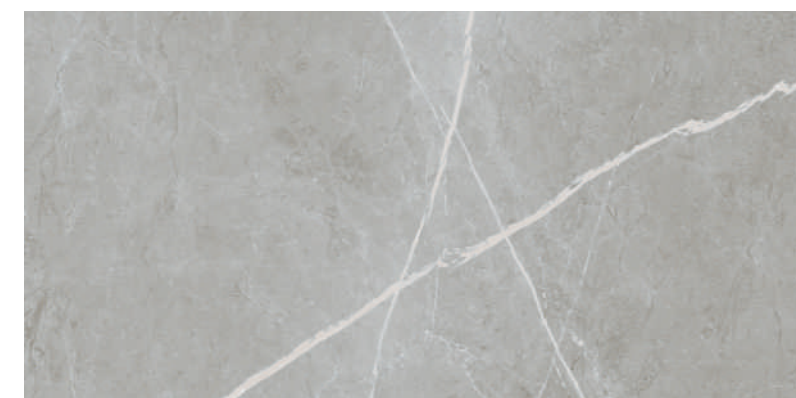

REVESTIMIENTO PASTA ROJA

ALURE

RED BODY WALL TILES

33.3x100cm 13"x40"	
WHITE	RR1113
MOSAIC WHITE	RR1115
GREY	RR1114
MOSAIC GREY	RR1115
CREAM	RR1113
MOSAIC CREAM	RR1115

GREY